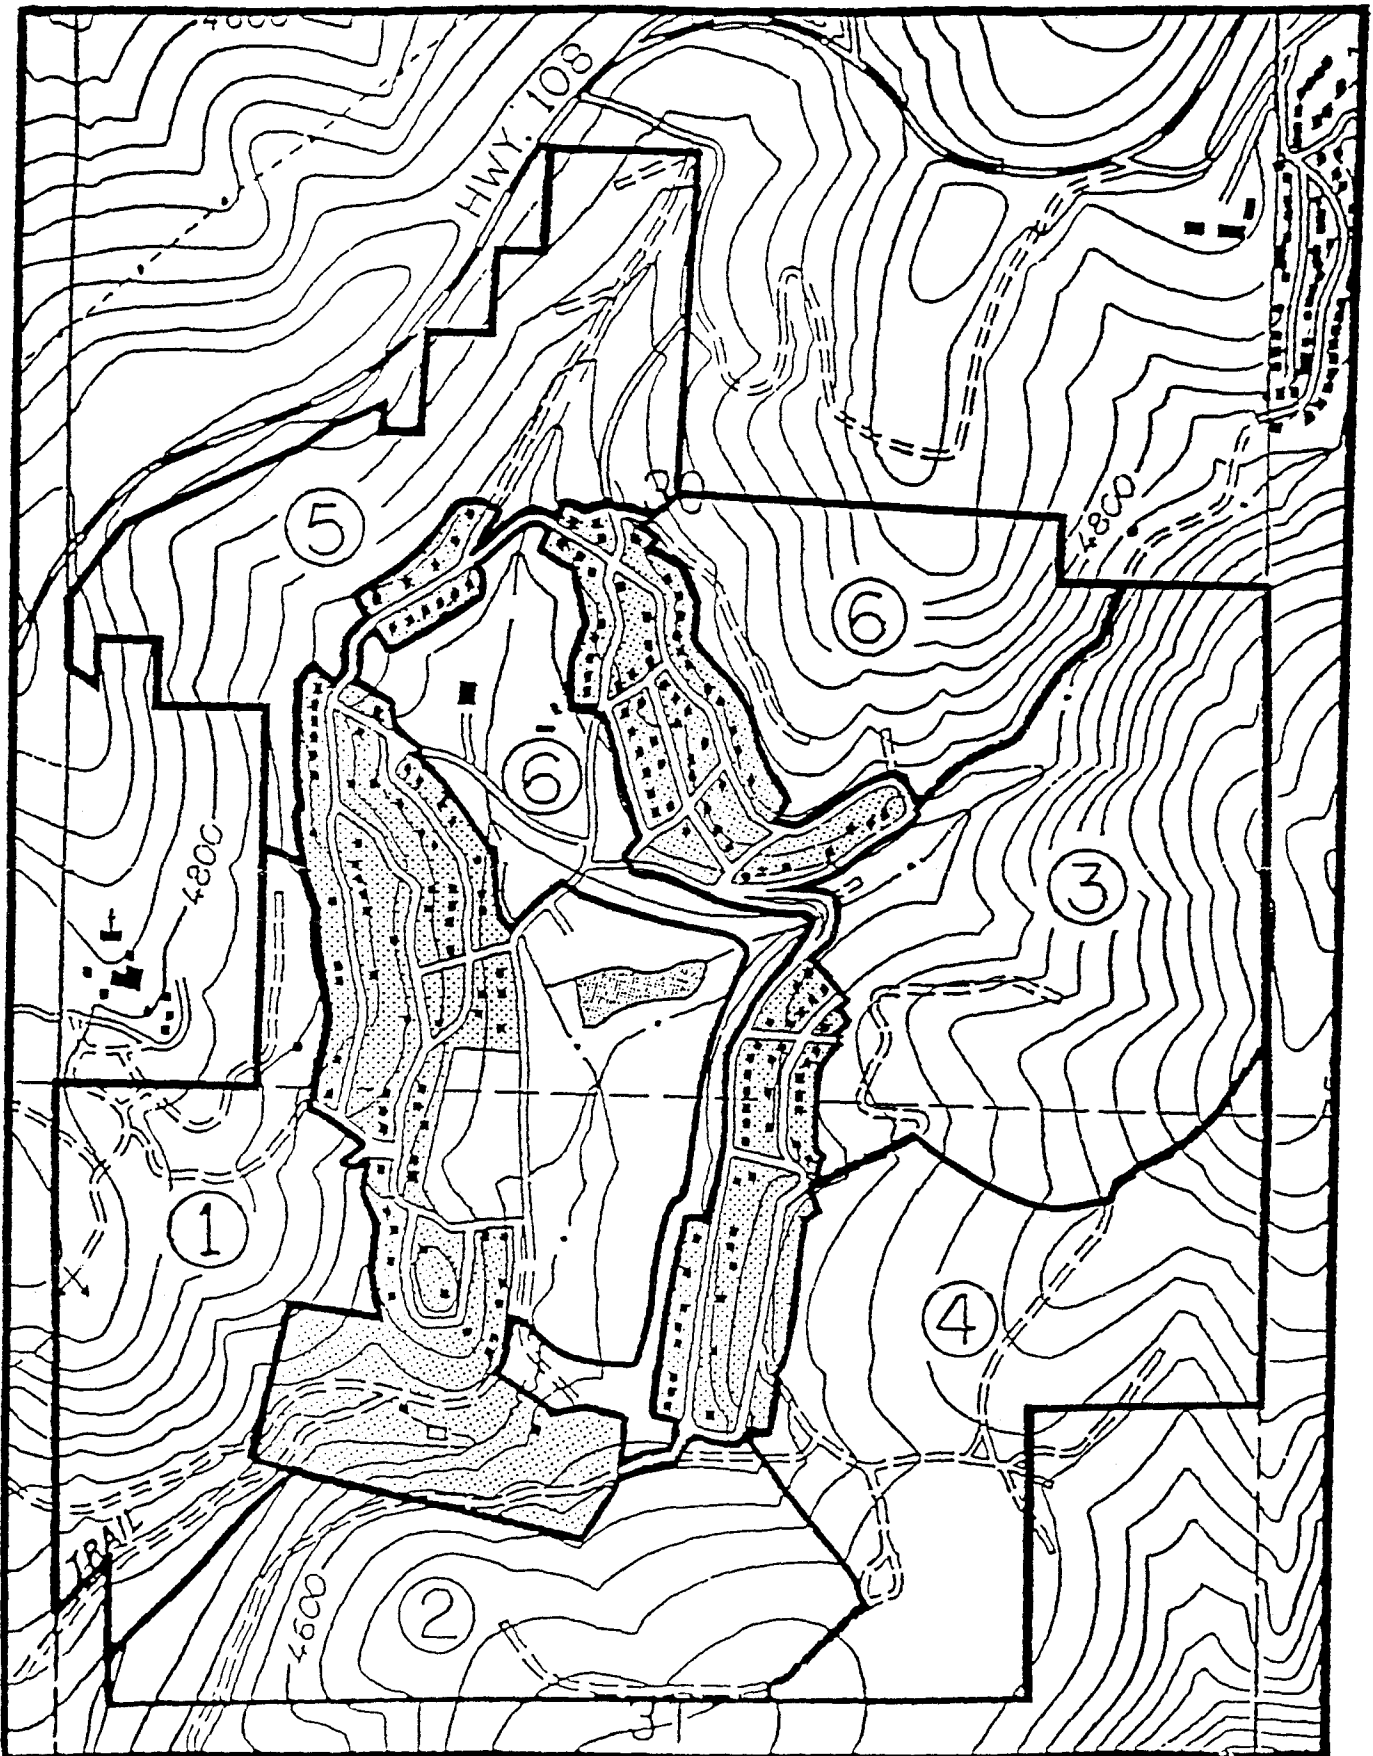

OF 7 FELLOWS SIERRA PARK
SECTIONS 30 & 31, T.3N., R.17E., MDM
SCALE: 1 inch = 850 feet

NOTE: SHADED PORTIONS WITHIN PROJECT BOUNDARY
ARE NOT THE OWNERSHIP OF ODD FELLOWS SIERRA PARK